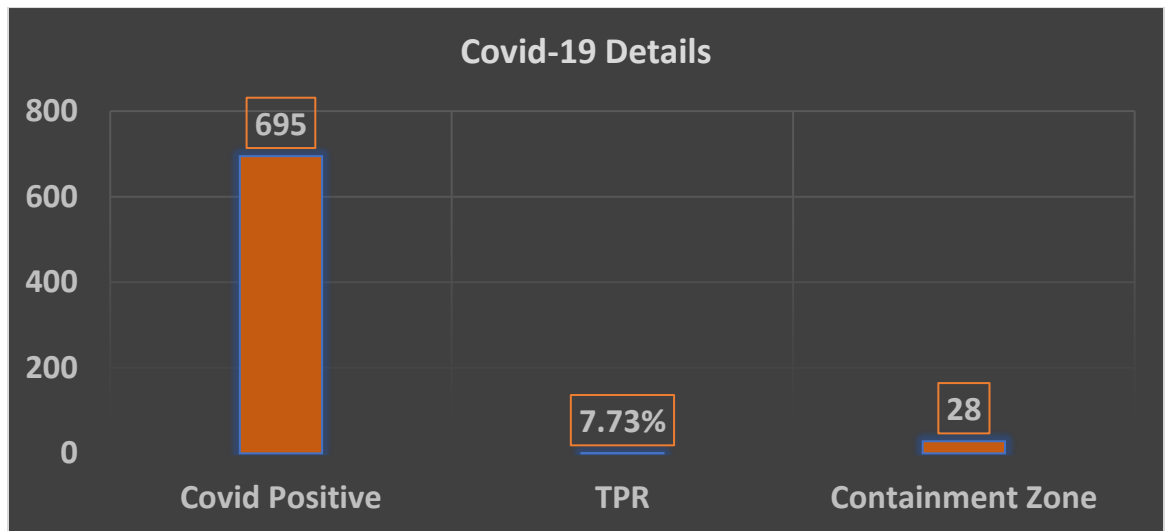

Daily status report of – 15.08.2021

1) Covid-19 Details

DATE	COVID POSITIVE	TEST POSITIVE RATE	CONTAINMENT ZONES
14.08.2021	695	7.73%	28

2) Covid-19 Enforcement Regulations

TVPM Rural Covid-19 Enforcement Regulations on 14.08.2021							
Sl. No	VIOLATIONS (FIRs (F), Petty cases (P), Notices (N))				WARNINGS	Vehicle Check	
	Mask, SDV, & Other (FIR)	Mask, SDV, & Other (PETTY)	Mask, SDV, & Other (NOTICE)	Total Violations	Mask, SDV, & Other (WARNING)	No. of Vehicles Checked	No. of Vehicles Seized
1	80	170	4674	4924	14428	5883	70