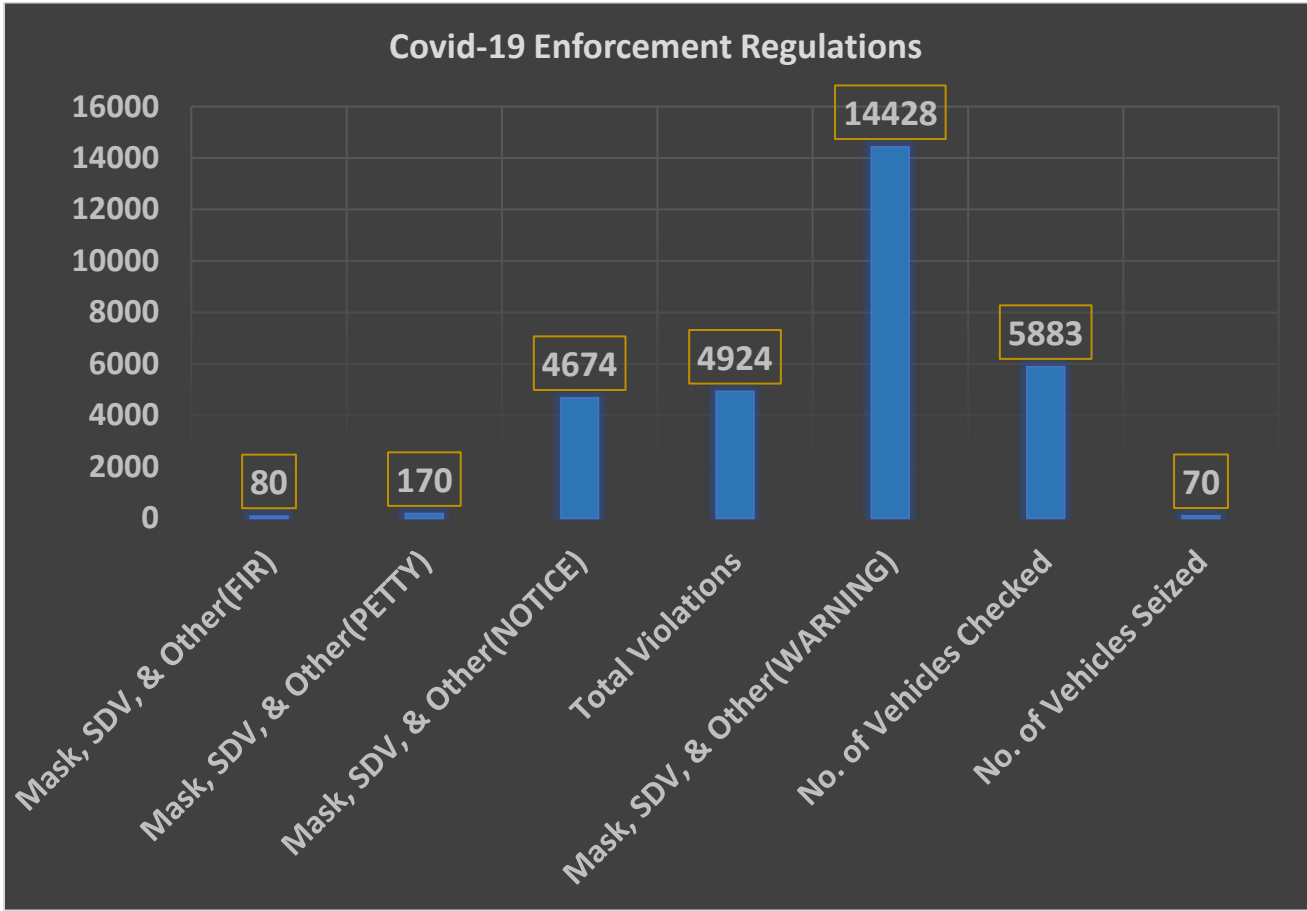

Daily status report of – 15.08.2021

1) Covid-19 Details

DATE	COVID POSITIVE	TEST POSITIVE RATE	CONTAINMENT ZONES
14.08.2021	695	7.73%	28

2) Covid-19 Enforcement Regulations

TVPM Rural Covid-19 Enforcement Regulations on 14.08.2021							
Sl. No	VIOLATIONS (FIRs (F), Petty cases (P), Notices (N))				WARNINGS	Vehicle Check	
	Mask, SDV, & Other (FIR)	Mask, SDV, & Other (PETTY)	Mask, SDV, & Other (NOTICE)	Total Violations	Mask, SDV, & Other (WARNING)	No. of Vehicles Checked	No. of Vehicles Seized
1	80	170	4674	4924	14428	5883	70