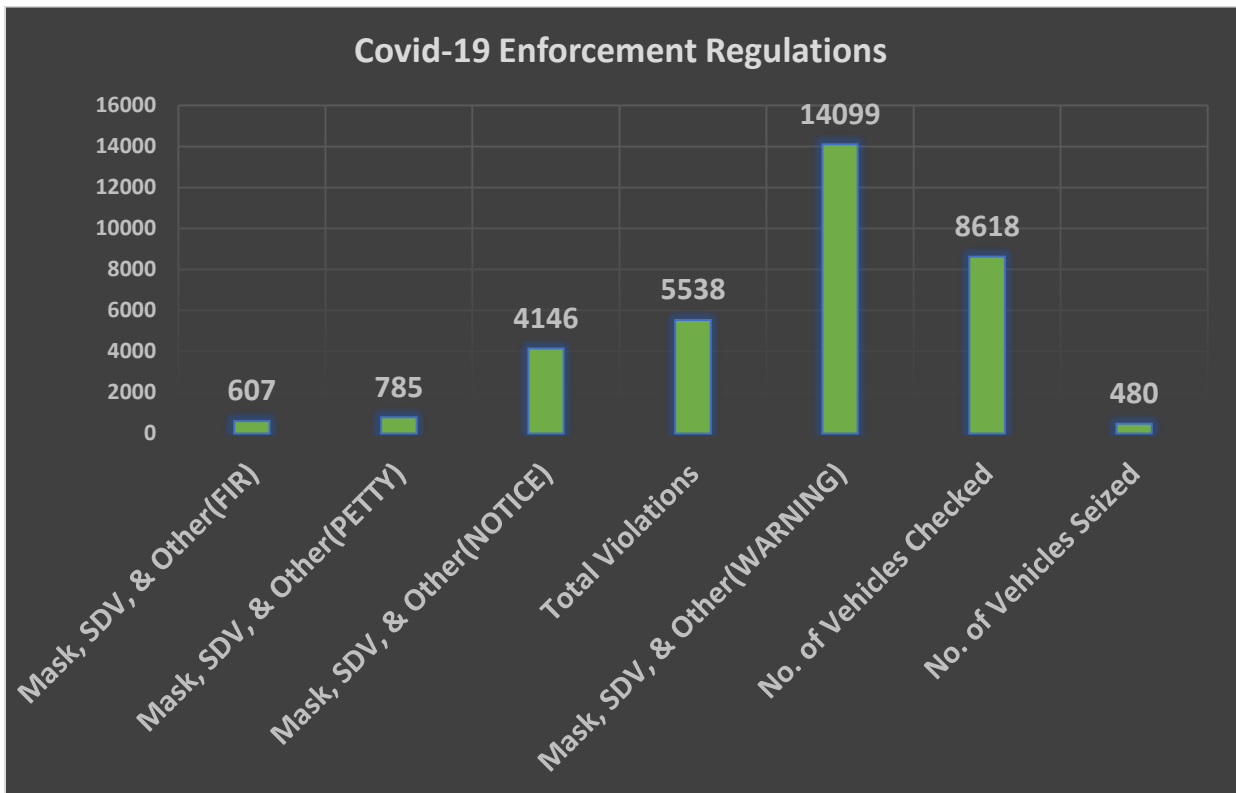

Daily status report of – 31.07.2021

1) Covid-19 Details

DATE	COVID POSITIVE	TEST POSITIVE RATE	CONTAINMENT ZONES
31.07.2021	675	8.50	12

2) Covid-19 Enforcement Regulations

TVPM Rural Covid-19 Enforcement Regulations on 31.07.2021							
Sl. No	VIOLATIONS (FIRs (F), Petty cases (P), Notices (N))				WARNINGS	Vehicle Check	
	Mask, SDV, & Other (FIR)	Mask, SDV, & Other (PETTY)	Mask, SDV, & Other (NOTICE)	Total Violations	Mask, SDV, & Other (WARNING)	No. of Vehicles Checked	No. of Vehicles Seized
1	607	785	4146	5538	14099	8618	480