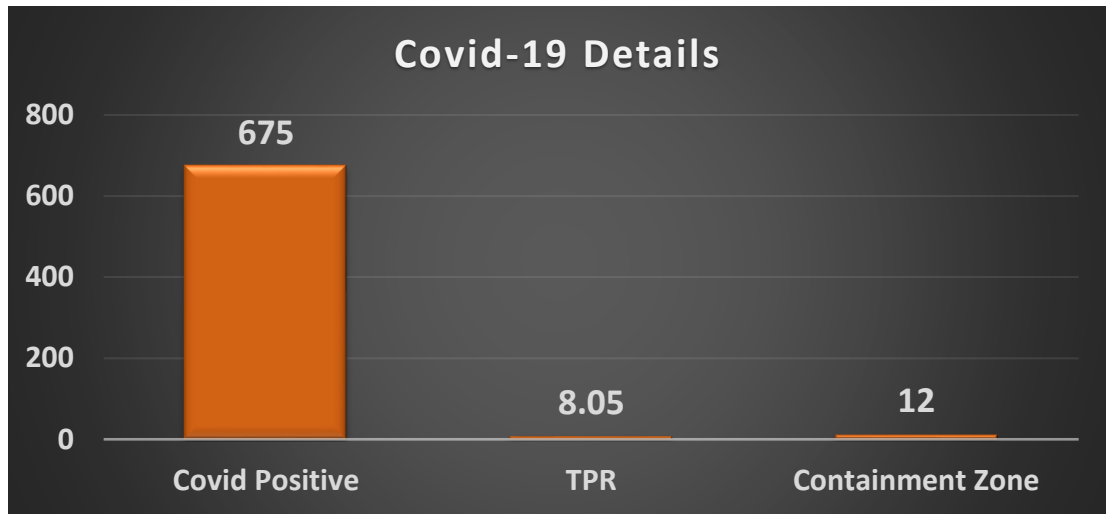

Daily status report of – 31.07.2021

1) Covid-19 Details

DATE	COVID POSITIVE	TEST POSITIVE RATE	CONTAINMENT ZONES
31.07.2021	675	8.50	12

2) Covid-19 Enforcement Regulations

TVPM Rural Covid-19 Enforcement Regulations on 31.07.2021							
Sl. No	VIOLATIONS (FIRs (F), Petty cases (P), Notices (N))				WARNINGS	Vehicle Check	
	Mask, SDV, & Other (FIR)	Mask, SDV, & Other (PETTY)	Mask, SDV, & Other (NOTICE)	Total Violations	Mask, SDV, & Other (WARNING)	No. of Vehicles Checked	No. of Vehicles Seized
1	607	785	4146	5538	14099	8618	480